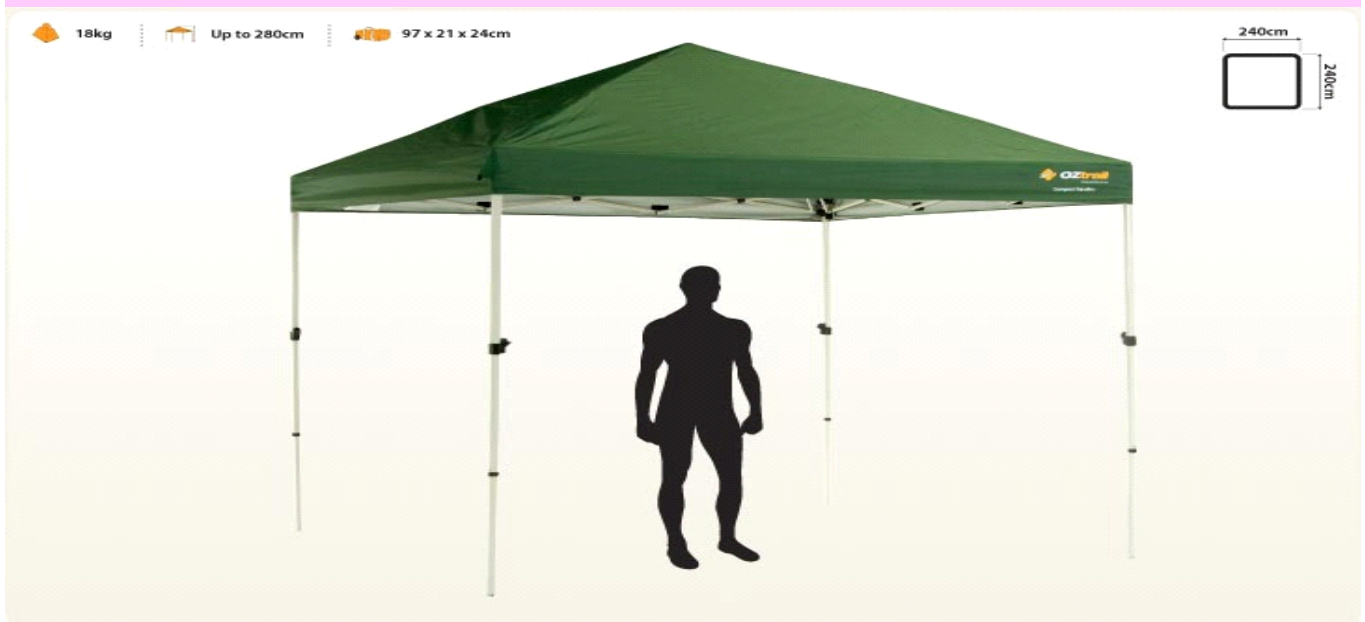

WDSC FUNDRAISER

\$10 for **3** tickets OR **\$5** EACH

1ST PRIZE—OZTRAIL COMPACT GAZEBO
(valued at \$219)

Tickets will be available on Monday nights at training leading up to the day of the trial and also on the day. The winning ticket will be drawn at presentation time at our trial on Sunday 22nd May.